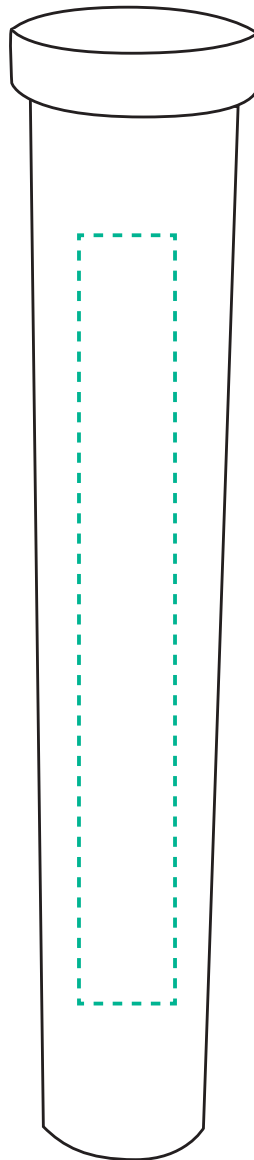

VIECO Inc. - Promotionchoice.com

Proof Sheet - Child Resistant Tube

Imprint Area: **3" x 0.375"**

Ink Color(s):

Small detail will fill in

Note: Virtual Proofs are intended to be an approximate representation of what a client's logo might look like on our products. Logos and information printed on actual pieces may vary in color & size.